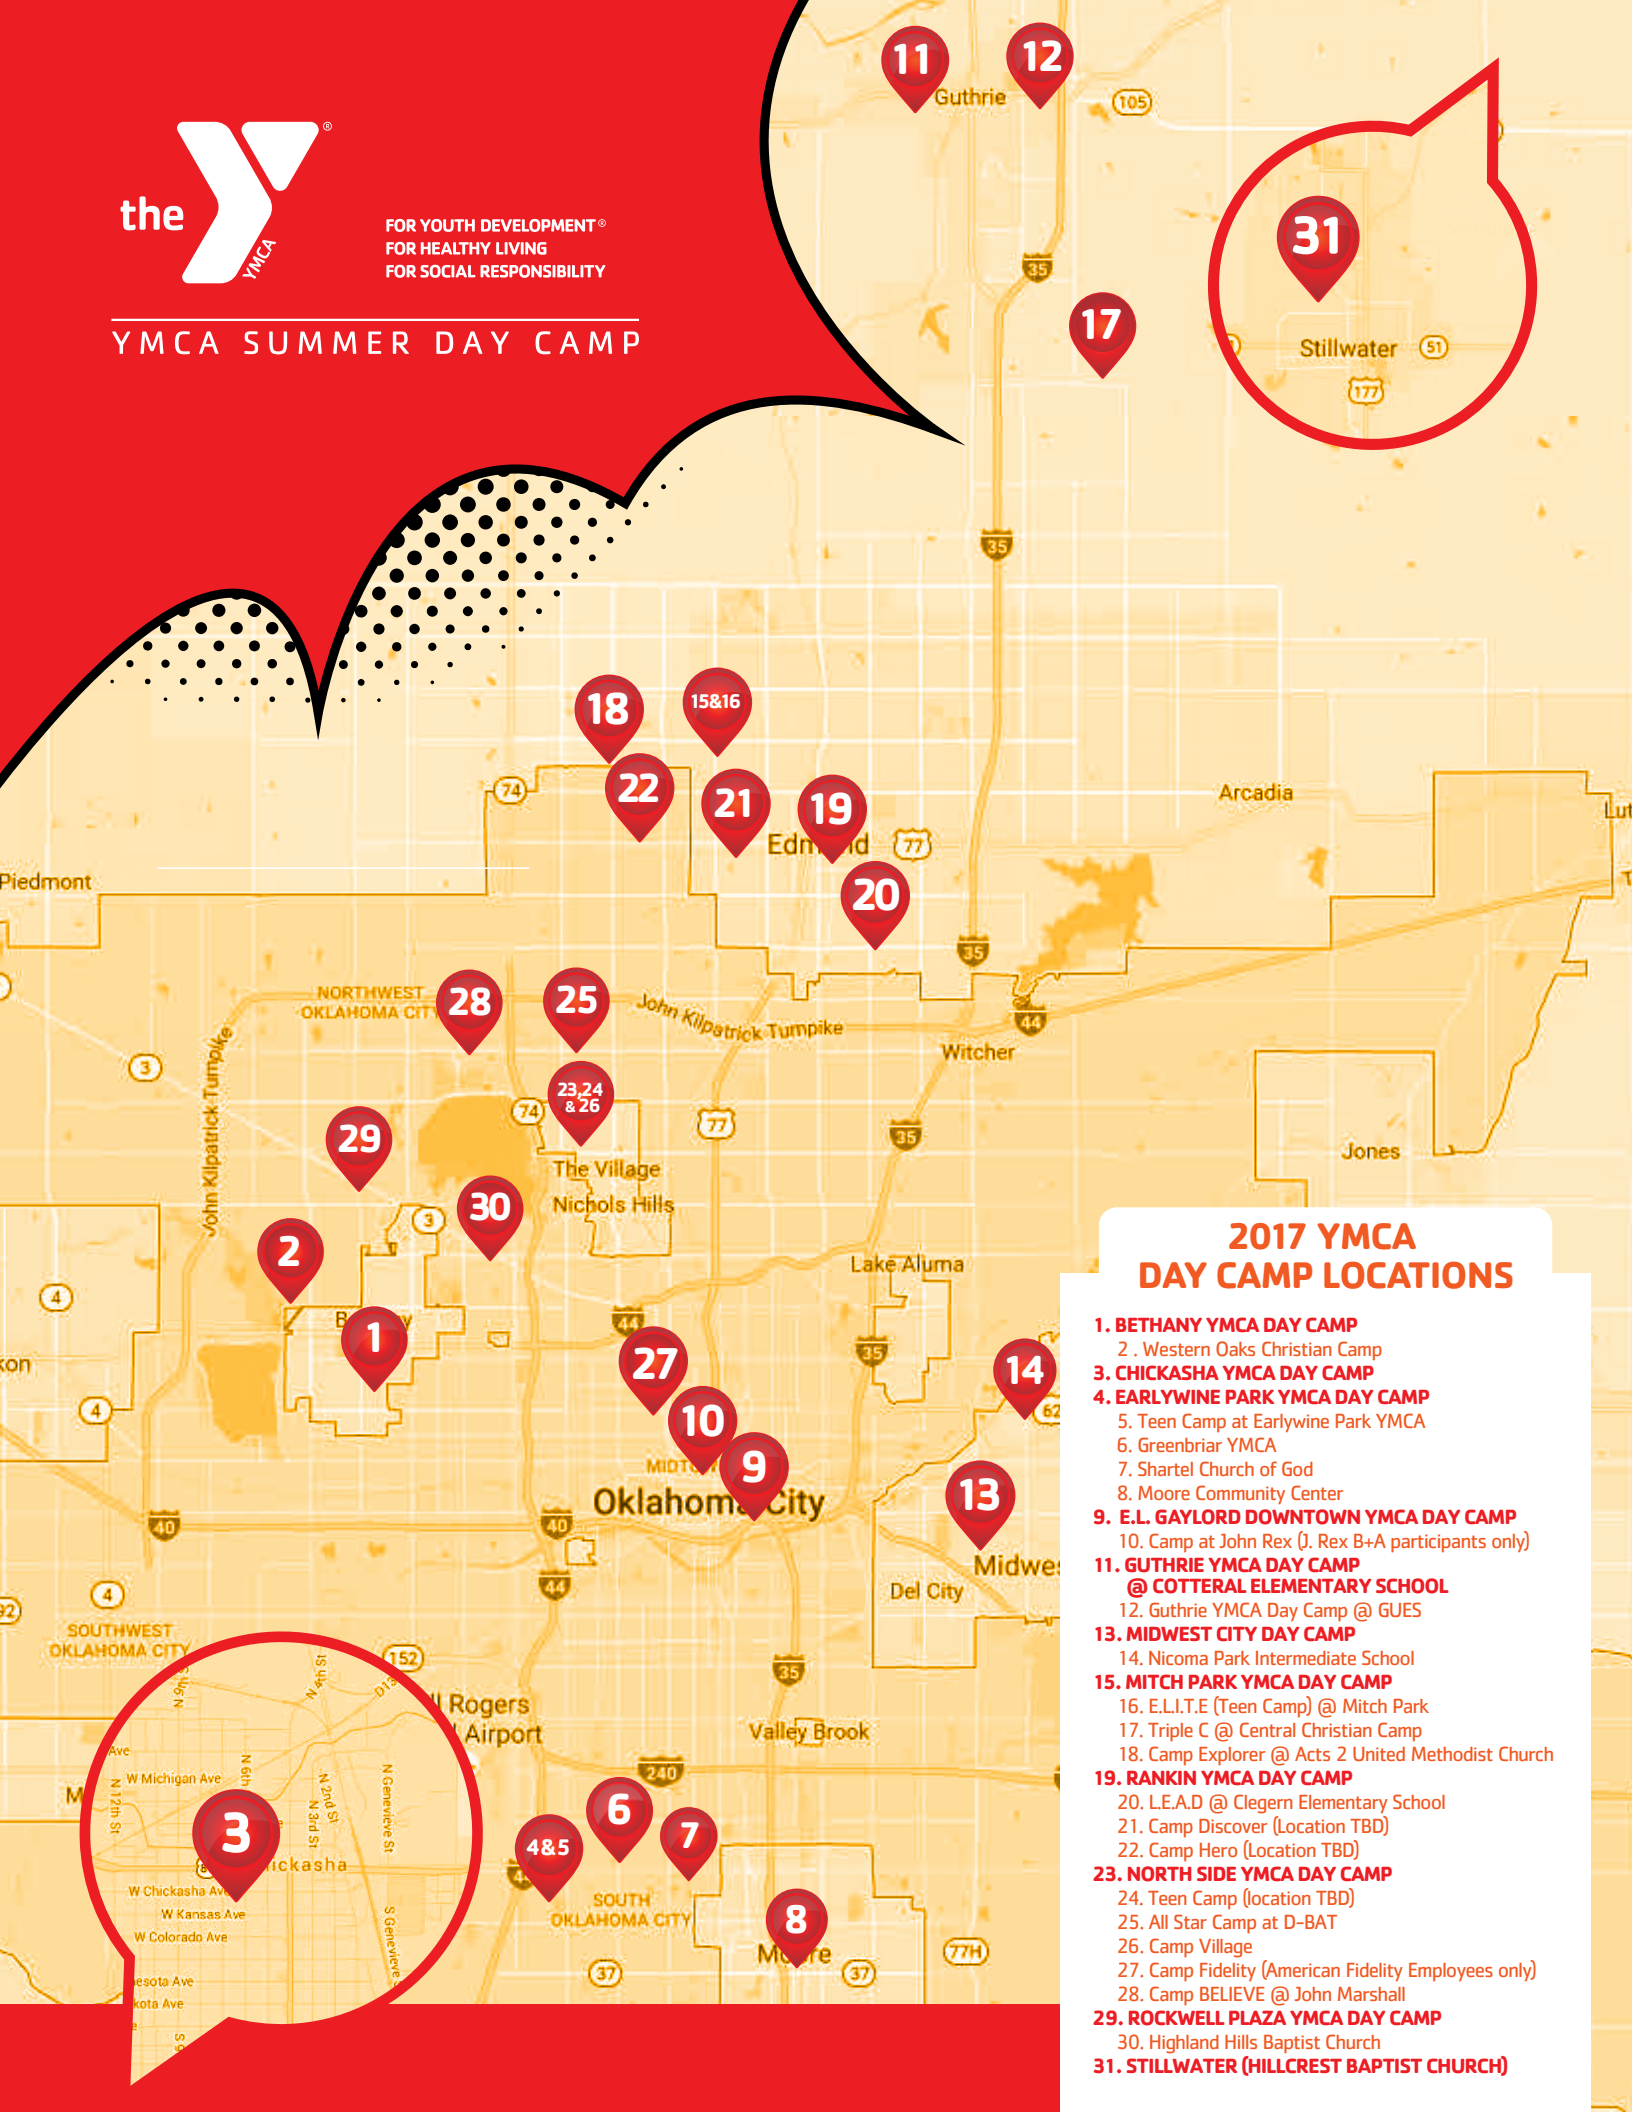

FOR YOUTH DEVELOPMENT®
FOR HEALTHY LIVING
FOR SOCIAL RESPONSIBILITY

YMCA SUMMER DAY CAMP

2017 YMCA DAY CAMP LOCATIONS

- 1. BETHANY YMCA DAY CAMP**
2. Western Oaks Christian Camp
- 3. CHICKASHA YMCA DAY CAMP**
- 4. EARLYWINE PARK YMCA DAY CAMP**
5. Teen Camp at Earlywine Park YMCA
6. Greenbriar YMCA
7. Shartel Church of God
8. Moore Community Center
- 9. E.L. GAYLORD DOWNTOWN YMCA DAY CAMP**
10. Camp at John Rex (J. Rex B+A participants only)
- 11. GUTHRIE YMCA DAY CAMP @ COTTERAL ELEMENTARY SCHOOL**
12. Guthrie YMCA Day Camp @ GUES
- 13. MIDWEST CITY DAY CAMP**
14. Nicoma Park Intermediate School
- 15. MITCH PARK YMCA DAY CAMP**
16. E.L.I.T.E (Teen Camp) @ Mitch Park
17. Triple C @ Central Christian Camp
18. Camp Explorer @ Acts 2 United Methodist Church
- 19. RANKIN YMCA DAY CAMP**
20. L.E.A.D @ Clegern Elementary School
21. Camp Discover (Location TBD)
22. Camp Hero (Location TBD)
- 23. NORTH SIDE YMCA DAY CAMP**
24. Teen Camp (location TBD)
25. All Star Camp at D-BAT
26. Camp Village
27. Camp Fidelity (American Fidelity Employees only)
28. Camp BELIEVE @ John Marshall
- 29. ROCKWELL PLAZA YMCA DAY CAMP**
30. Highland Hills Baptist Church
- 31. STILLWATER (HILLCREST BAPTIST CHURCH)**