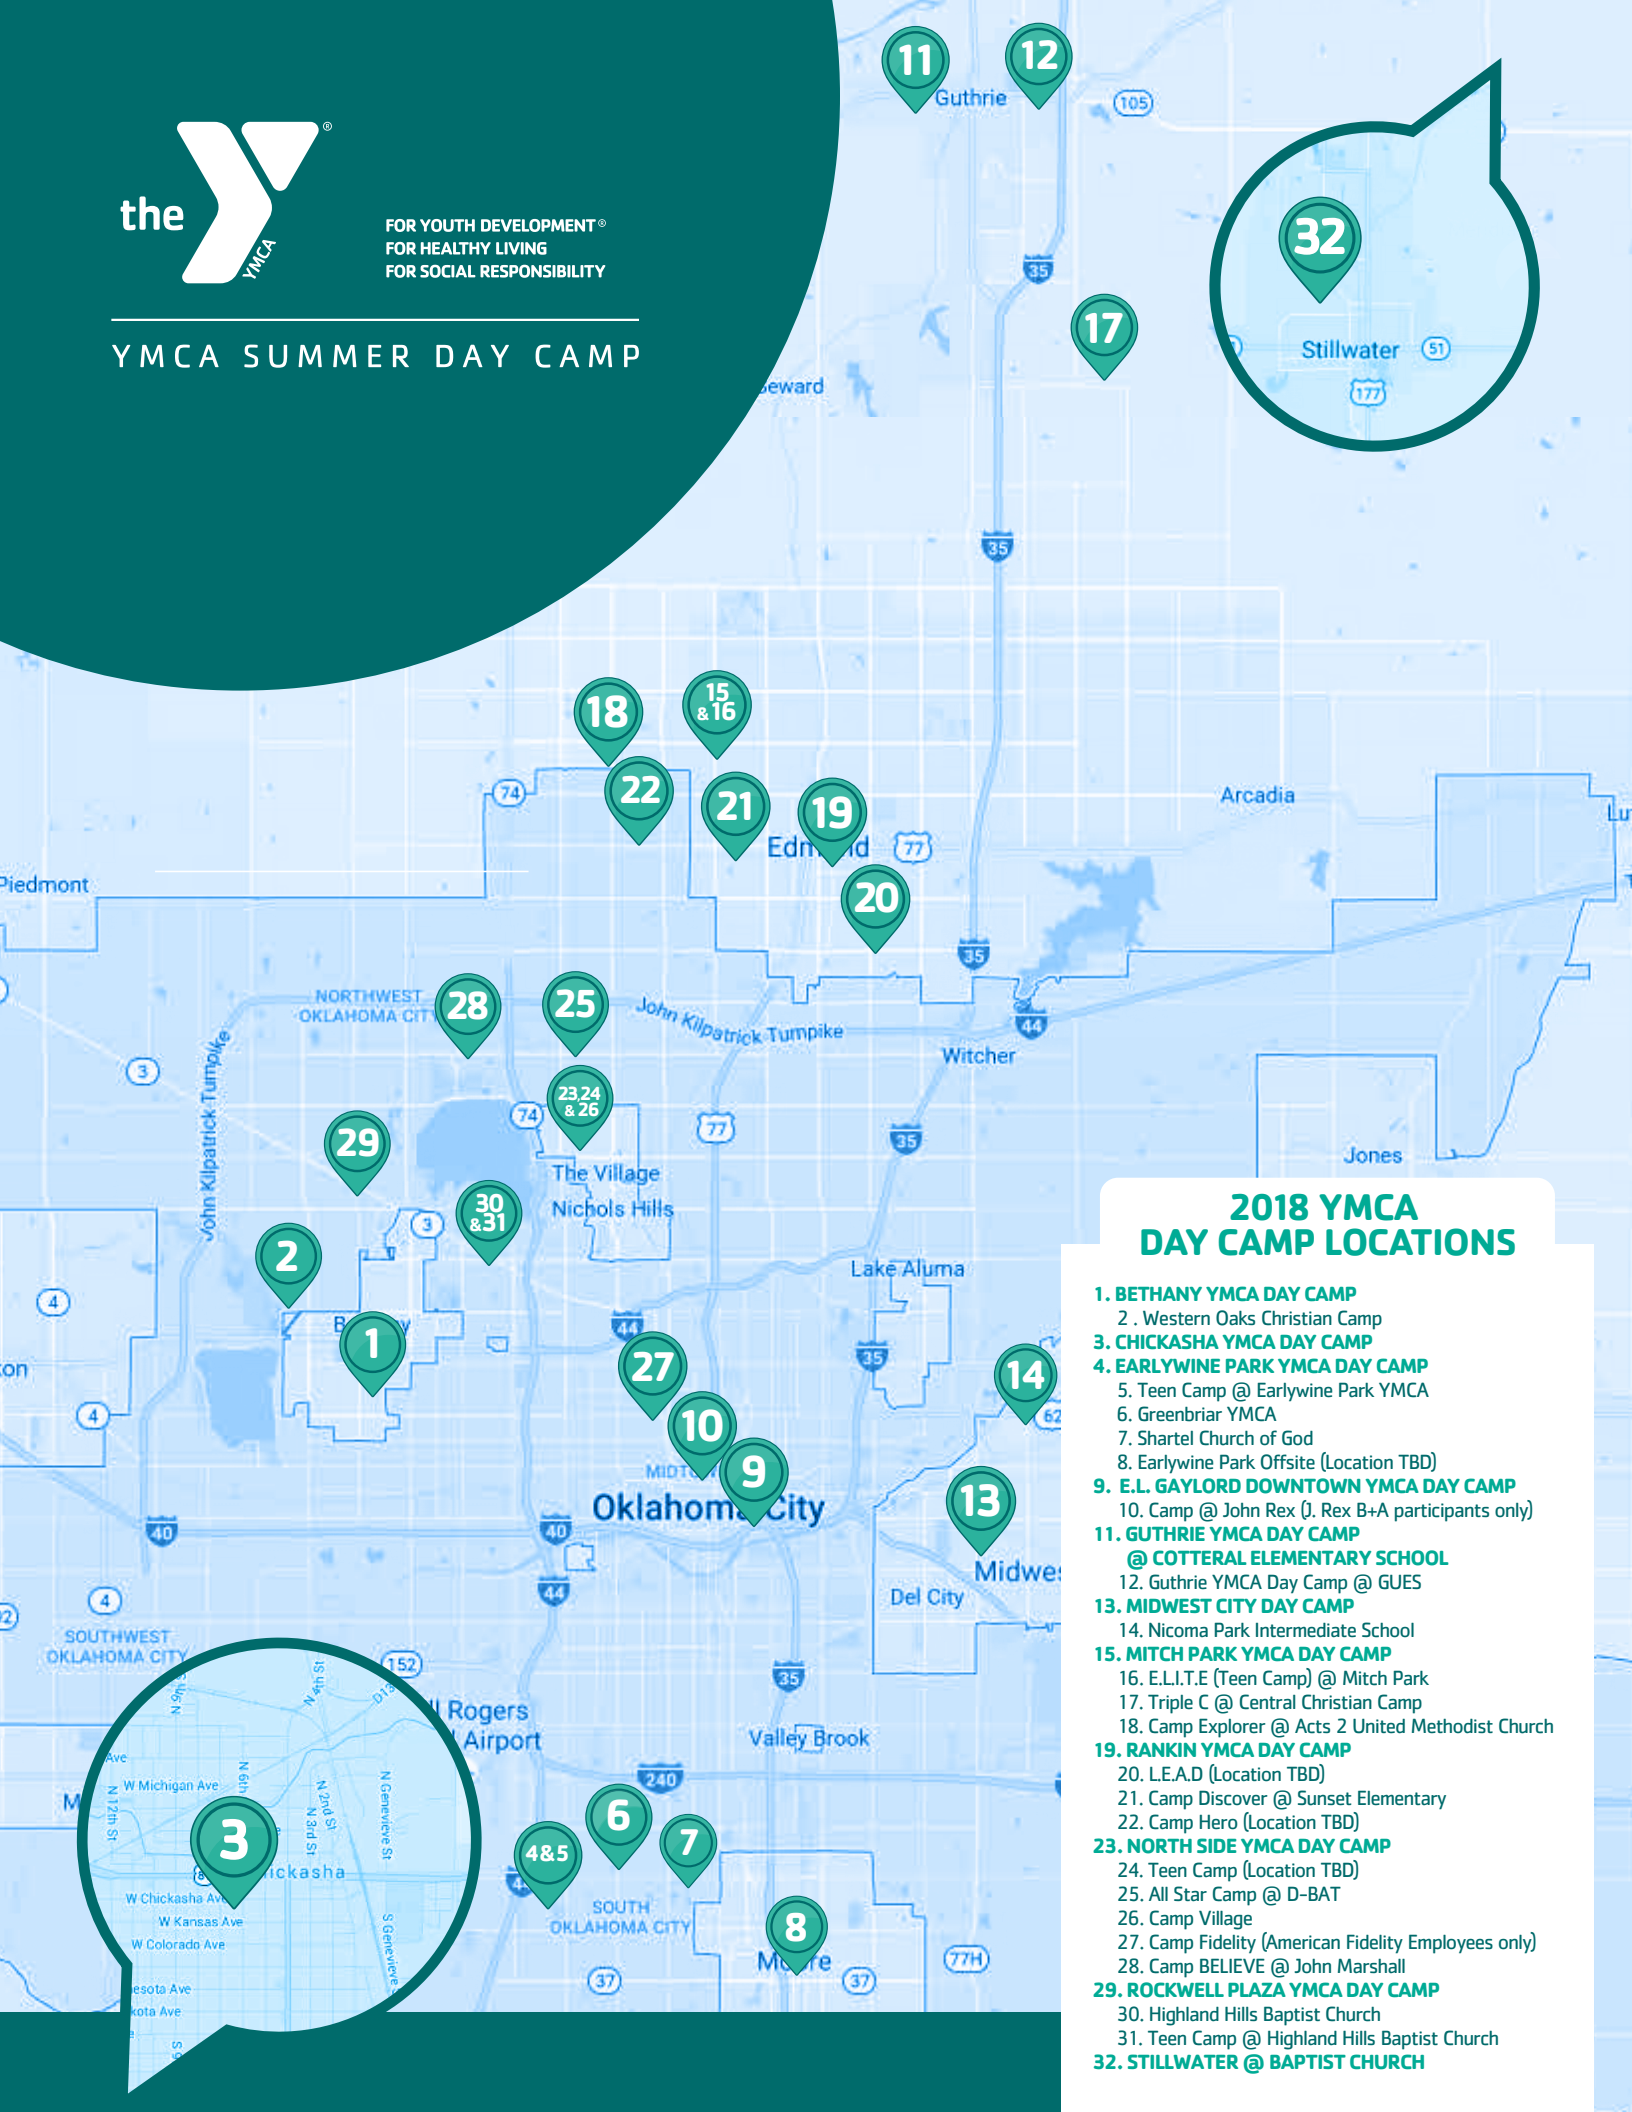

FOR YOUTH DEVELOPMENT®
FOR HEALTHY LIVING
FOR SOCIAL RESPONSIBILITY

YMCA SUMMER DAY CAMP

2018 YMCA DAY CAMP LOCATIONS

- 1. BETHANY YMCA DAY CAMP**
2. Western Oaks Christian Camp
- 3. CHICKASHA YMCA DAY CAMP**
- 4. EARLYWINE PARK YMCA DAY CAMP**
5. Teen Camp @ Earlywine Park YMCA
6. Greenbriar YMCA
7. Shartel Church of God
8. Earlywine Park Offsite (Location TBD)
- 9. E.L. GAYLORD DOWNTOWN YMCA DAY CAMP**
10. Camp @ John Rex (J. Rex B+A participants only)
- 11. GUTHRIE YMCA DAY CAMP**
@ COTTERAL ELEMENTARY SCHOOL
- 12. GUTHRIE YMCA DAY CAMP @ GUES**
- 13. MIDWEST CITY DAY CAMP**
14. Nicoma Park Intermediate School
- 15. MITCH PARK YMCA DAY CAMP**
16. E.L.I.T.E (Teen Camp) @ Mitch Park
17. Triple C @ Central Christian Camp
18. Camp Explorer @ Acts 2 United Methodist Church
- 19. RANKIN YMCA DAY CAMP**
20. L.E.A.D (Location TBD)
21. Camp Discover @ Sunset Elementary
22. Camp Hero (Location TBD)
- 23. NORTH SIDE YMCA DAY CAMP**
24. Teen Camp (Location TBD)
25. All Star Camp @ D-BAT
26. Camp Village
27. Camp Fidelity (American Fidelity Employees only)
28. Camp BELIEVE @ John Marshall
- 29. ROCKWELL PLAZA YMCA DAY CAMP**
30. Highland Hills Baptist Church
31. Teen Camp @ Highland Hills Baptist Church
- 32. STILLWATER @ BAPTIST CHURCH**